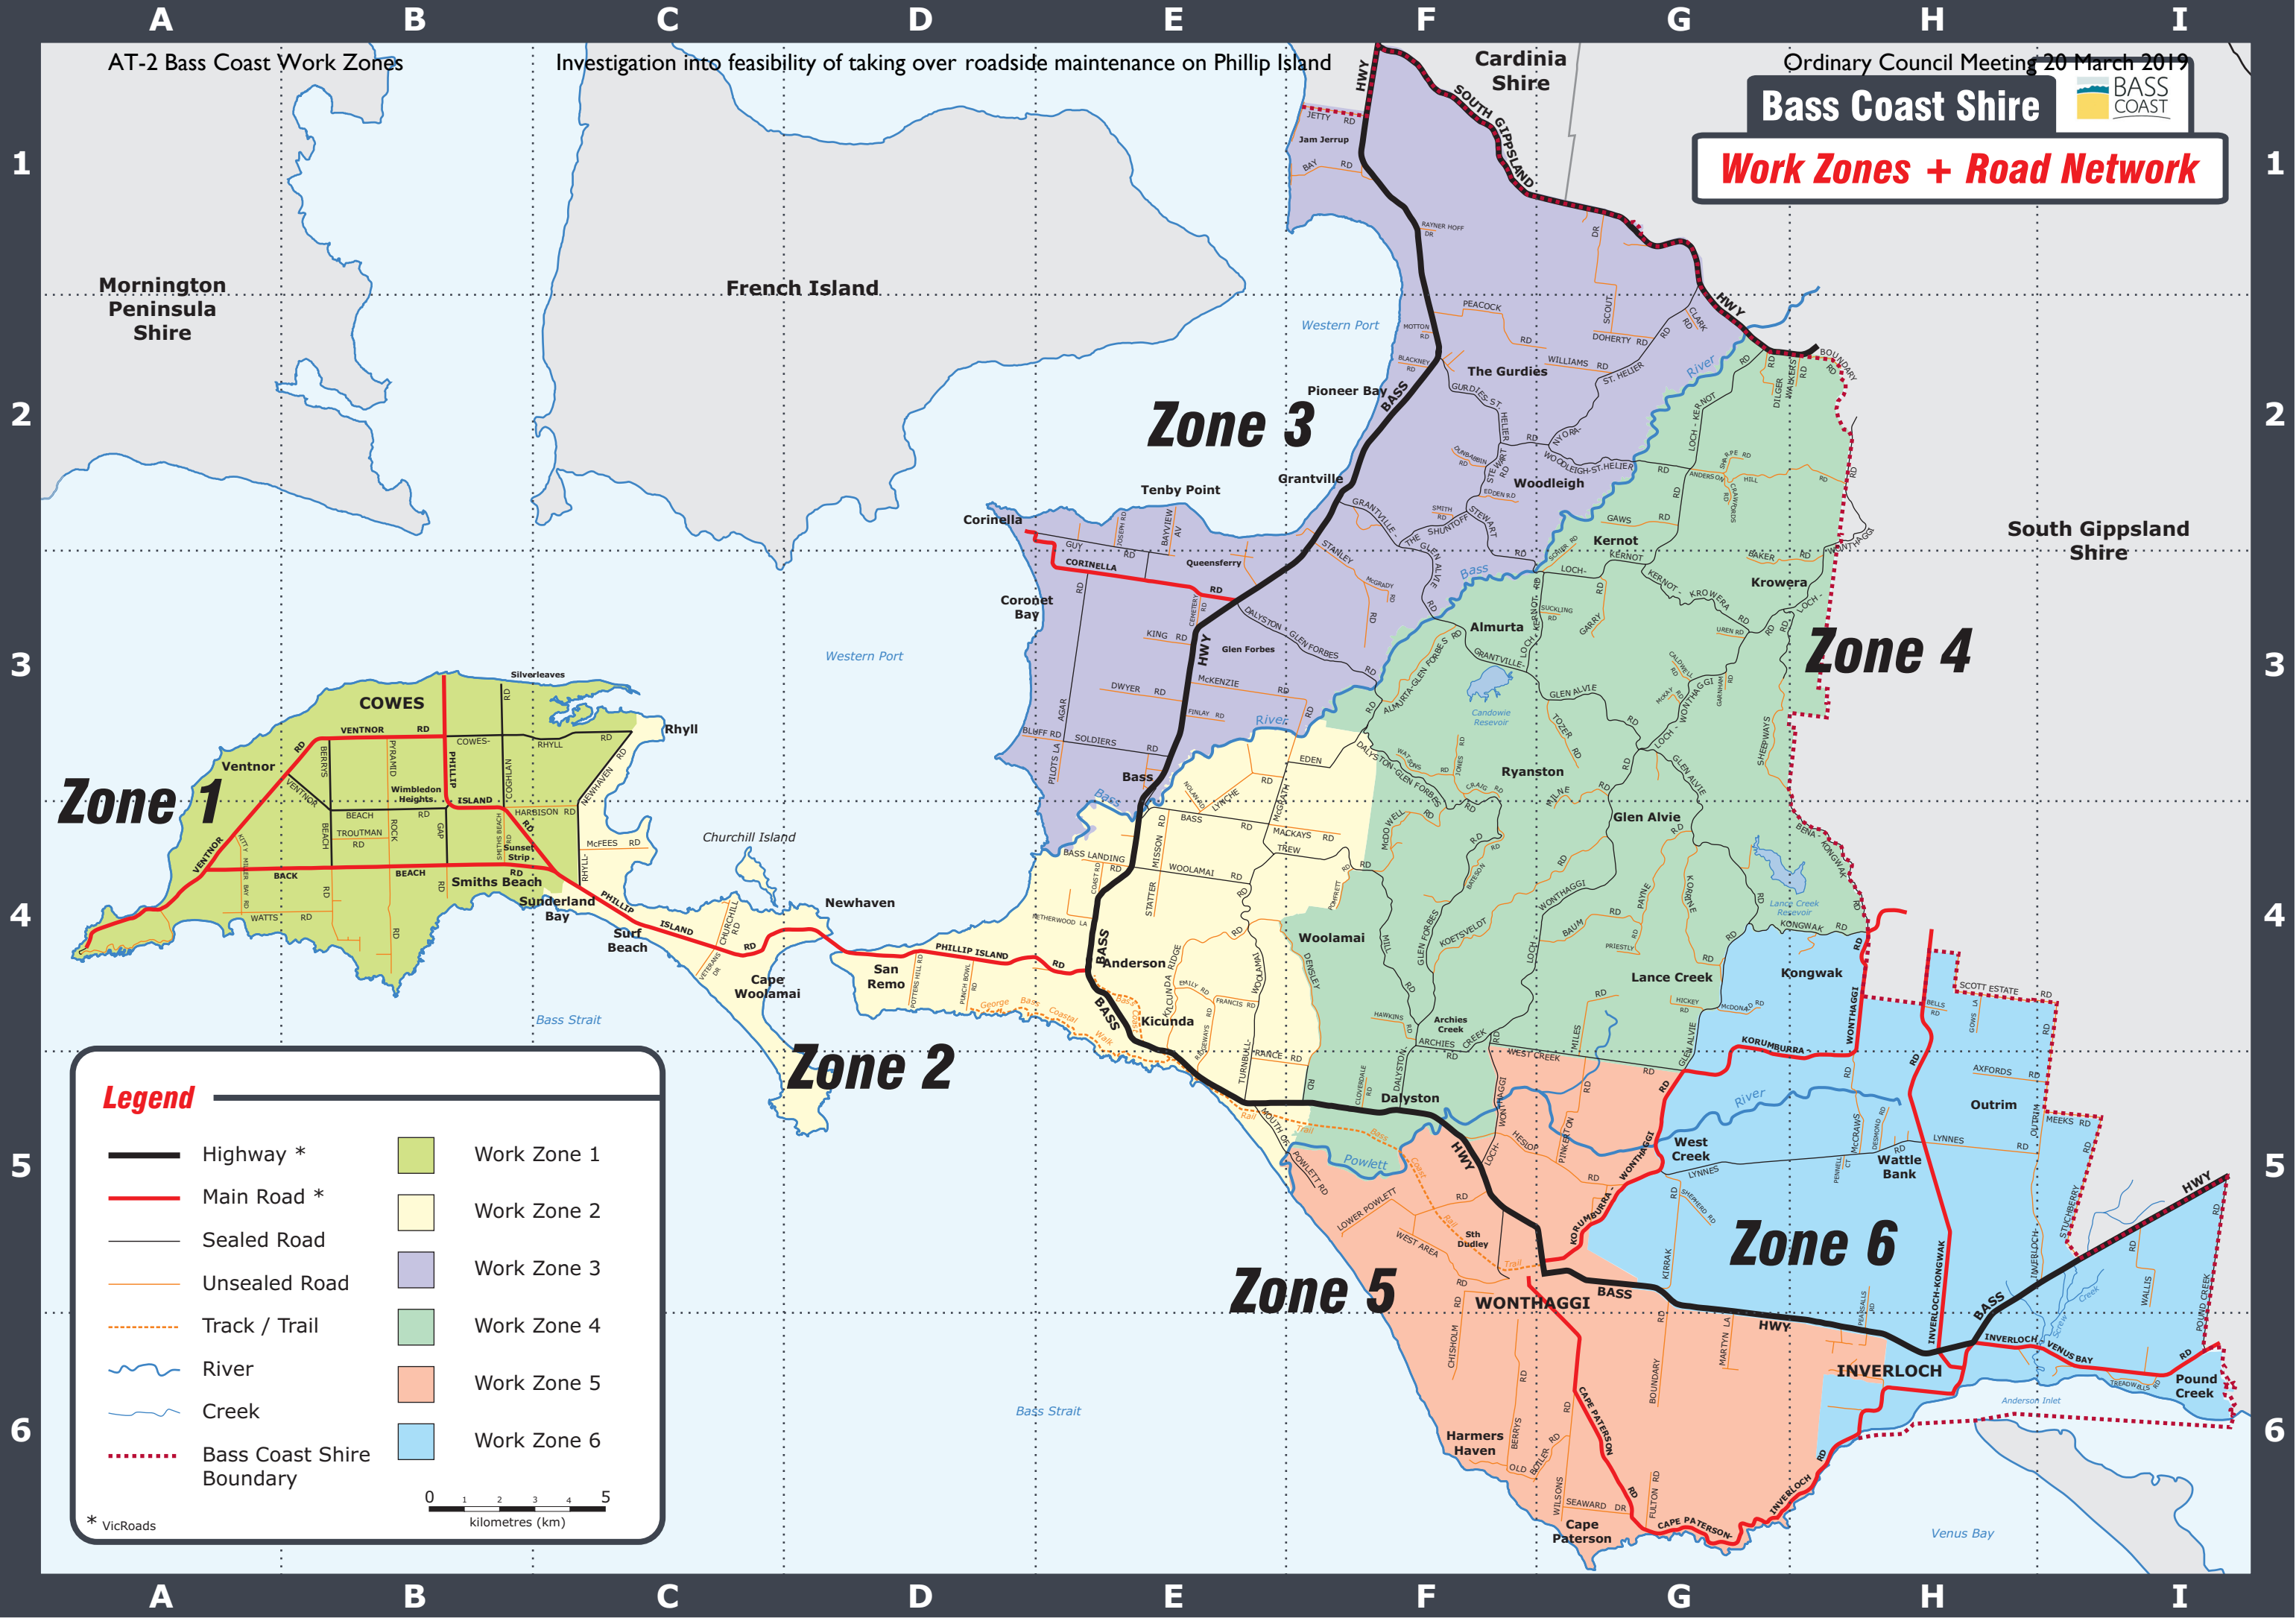

Bass Coast Shire

Mornington Peninsula Shire

French Island

South Gippsland Shire

LEGEND

- Vic Roads Maintained Road
- Local Road
- - - Track
- Rail Trail
- ~ River / Creek
- Water Feature
- Urban Area
- Reserve / Park / Public Land

A B C D E F G H

AT-2 Bass Coast Work Zones

Investigation into feasibility of taking over roadside maintenance on Phillip Island

Ordinary Council Meeting 20 March 2019

Bass Coast Shire

Work Zones + Road Network

Mornington Peninsula Shire

French Island

Cardinia Shire

South Gippsland Shire

Zone 1

Zone 3

Zone 4

Zone 2

Zone 5

Zone 6

Legend

- Highway *
- Main Road *
- Sealed Road
- Unsealed Road
- Track / Trail
- River
- Creek
- Bass Coast Shire Boundary
- Work Zone 1
- Work Zone 2
- Work Zone 3
- Work Zone 4
- Work Zone 5
- Work Zone 6