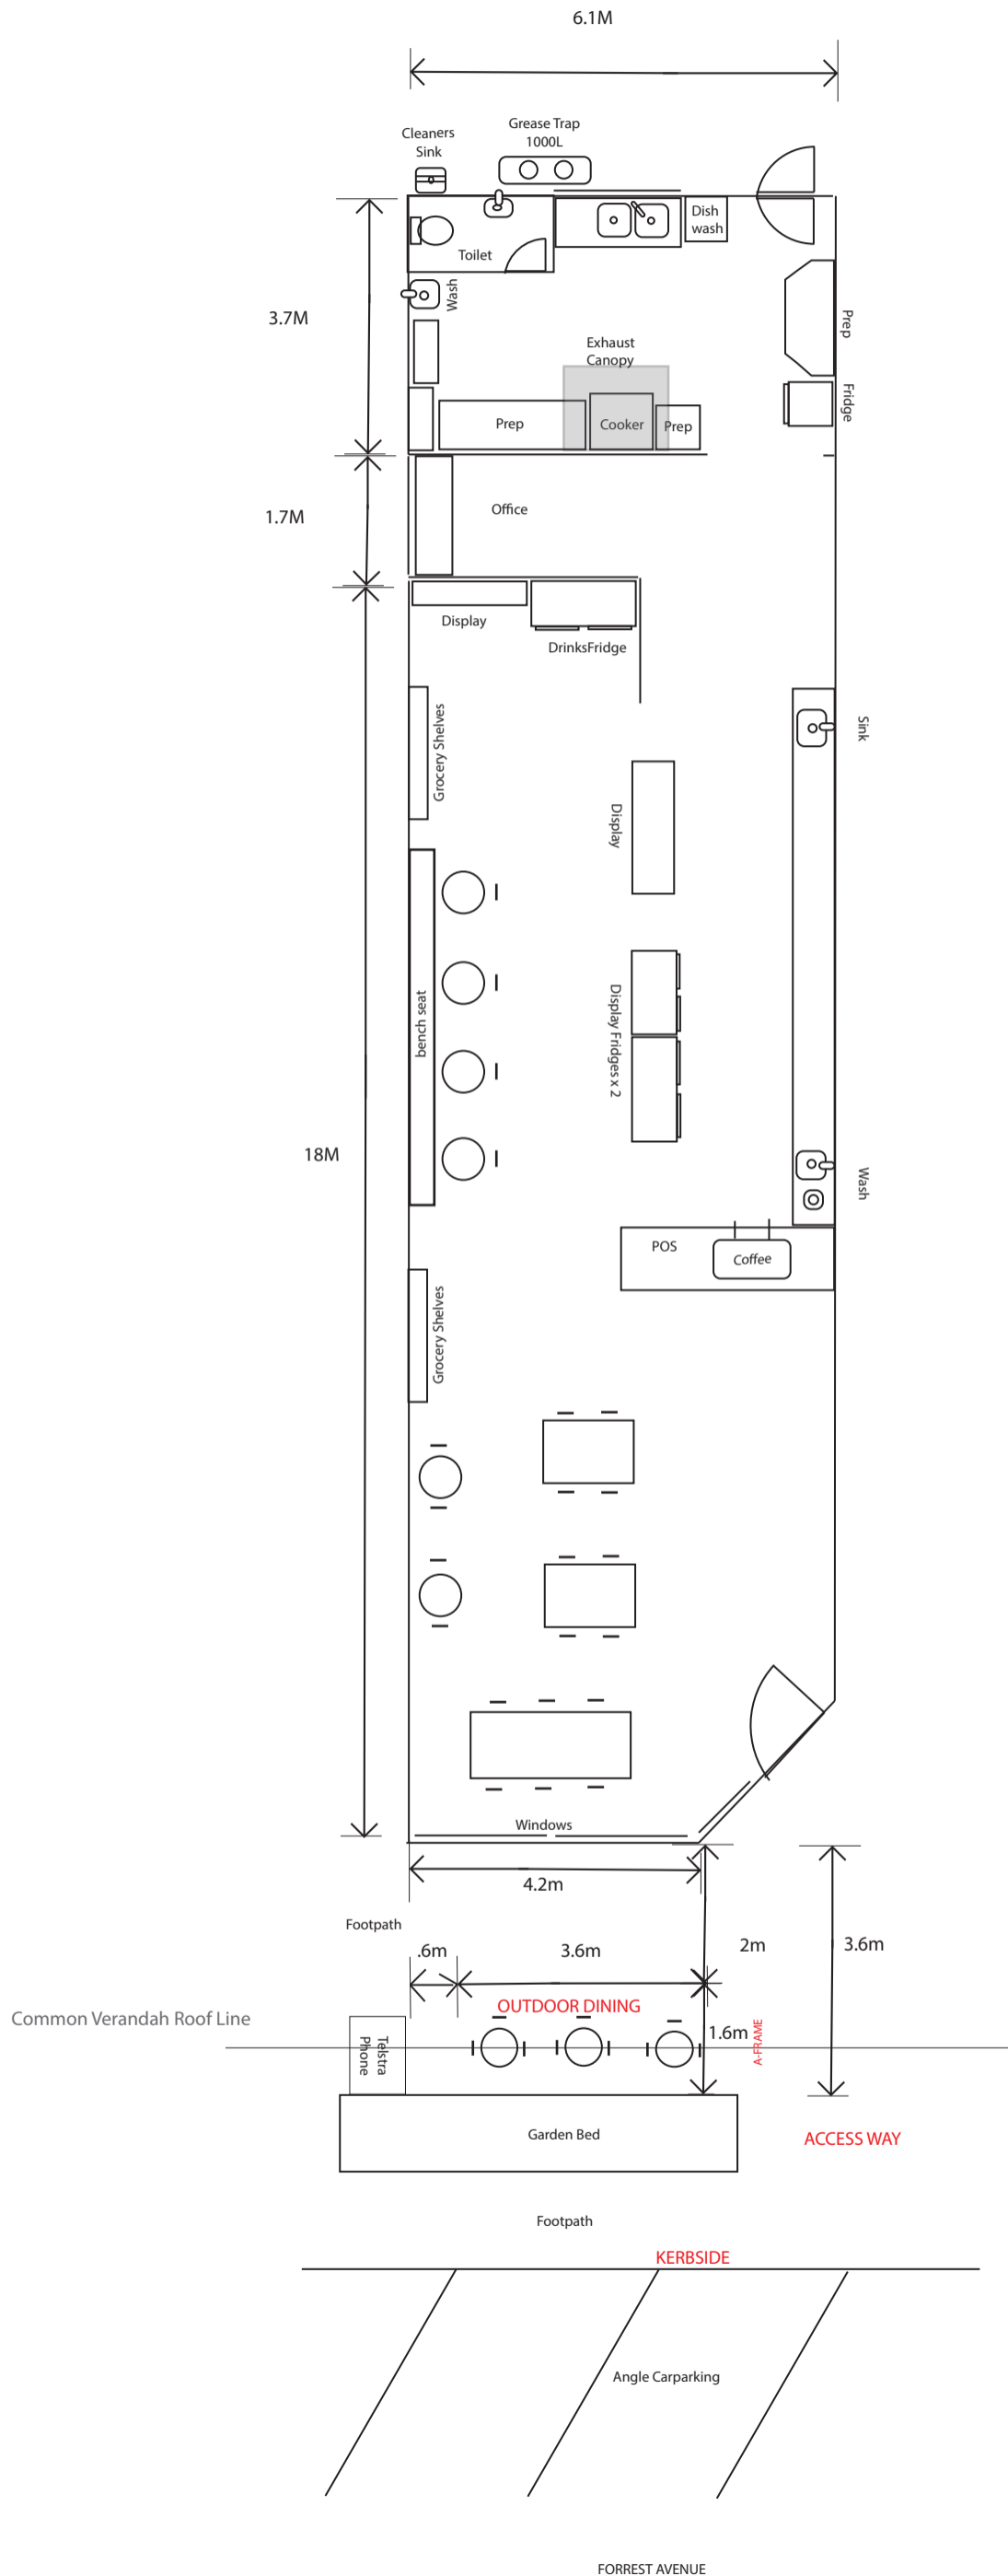

THE SEASIDE PROVIDER

SHOP 3, 8-10 FORREST AVENUE NEWHAVEN VIC 392

PROPOSED ALTERATIONS AND DIMENSIONS

1m
Scale
10mm = 1m

THE SEASIDE PROVIDER

SHOP 3, 8-10 FORREST AVENUE NEWHAVEN VIC 392

RED LINE PLAN

1m
Scale
10mm = 1m