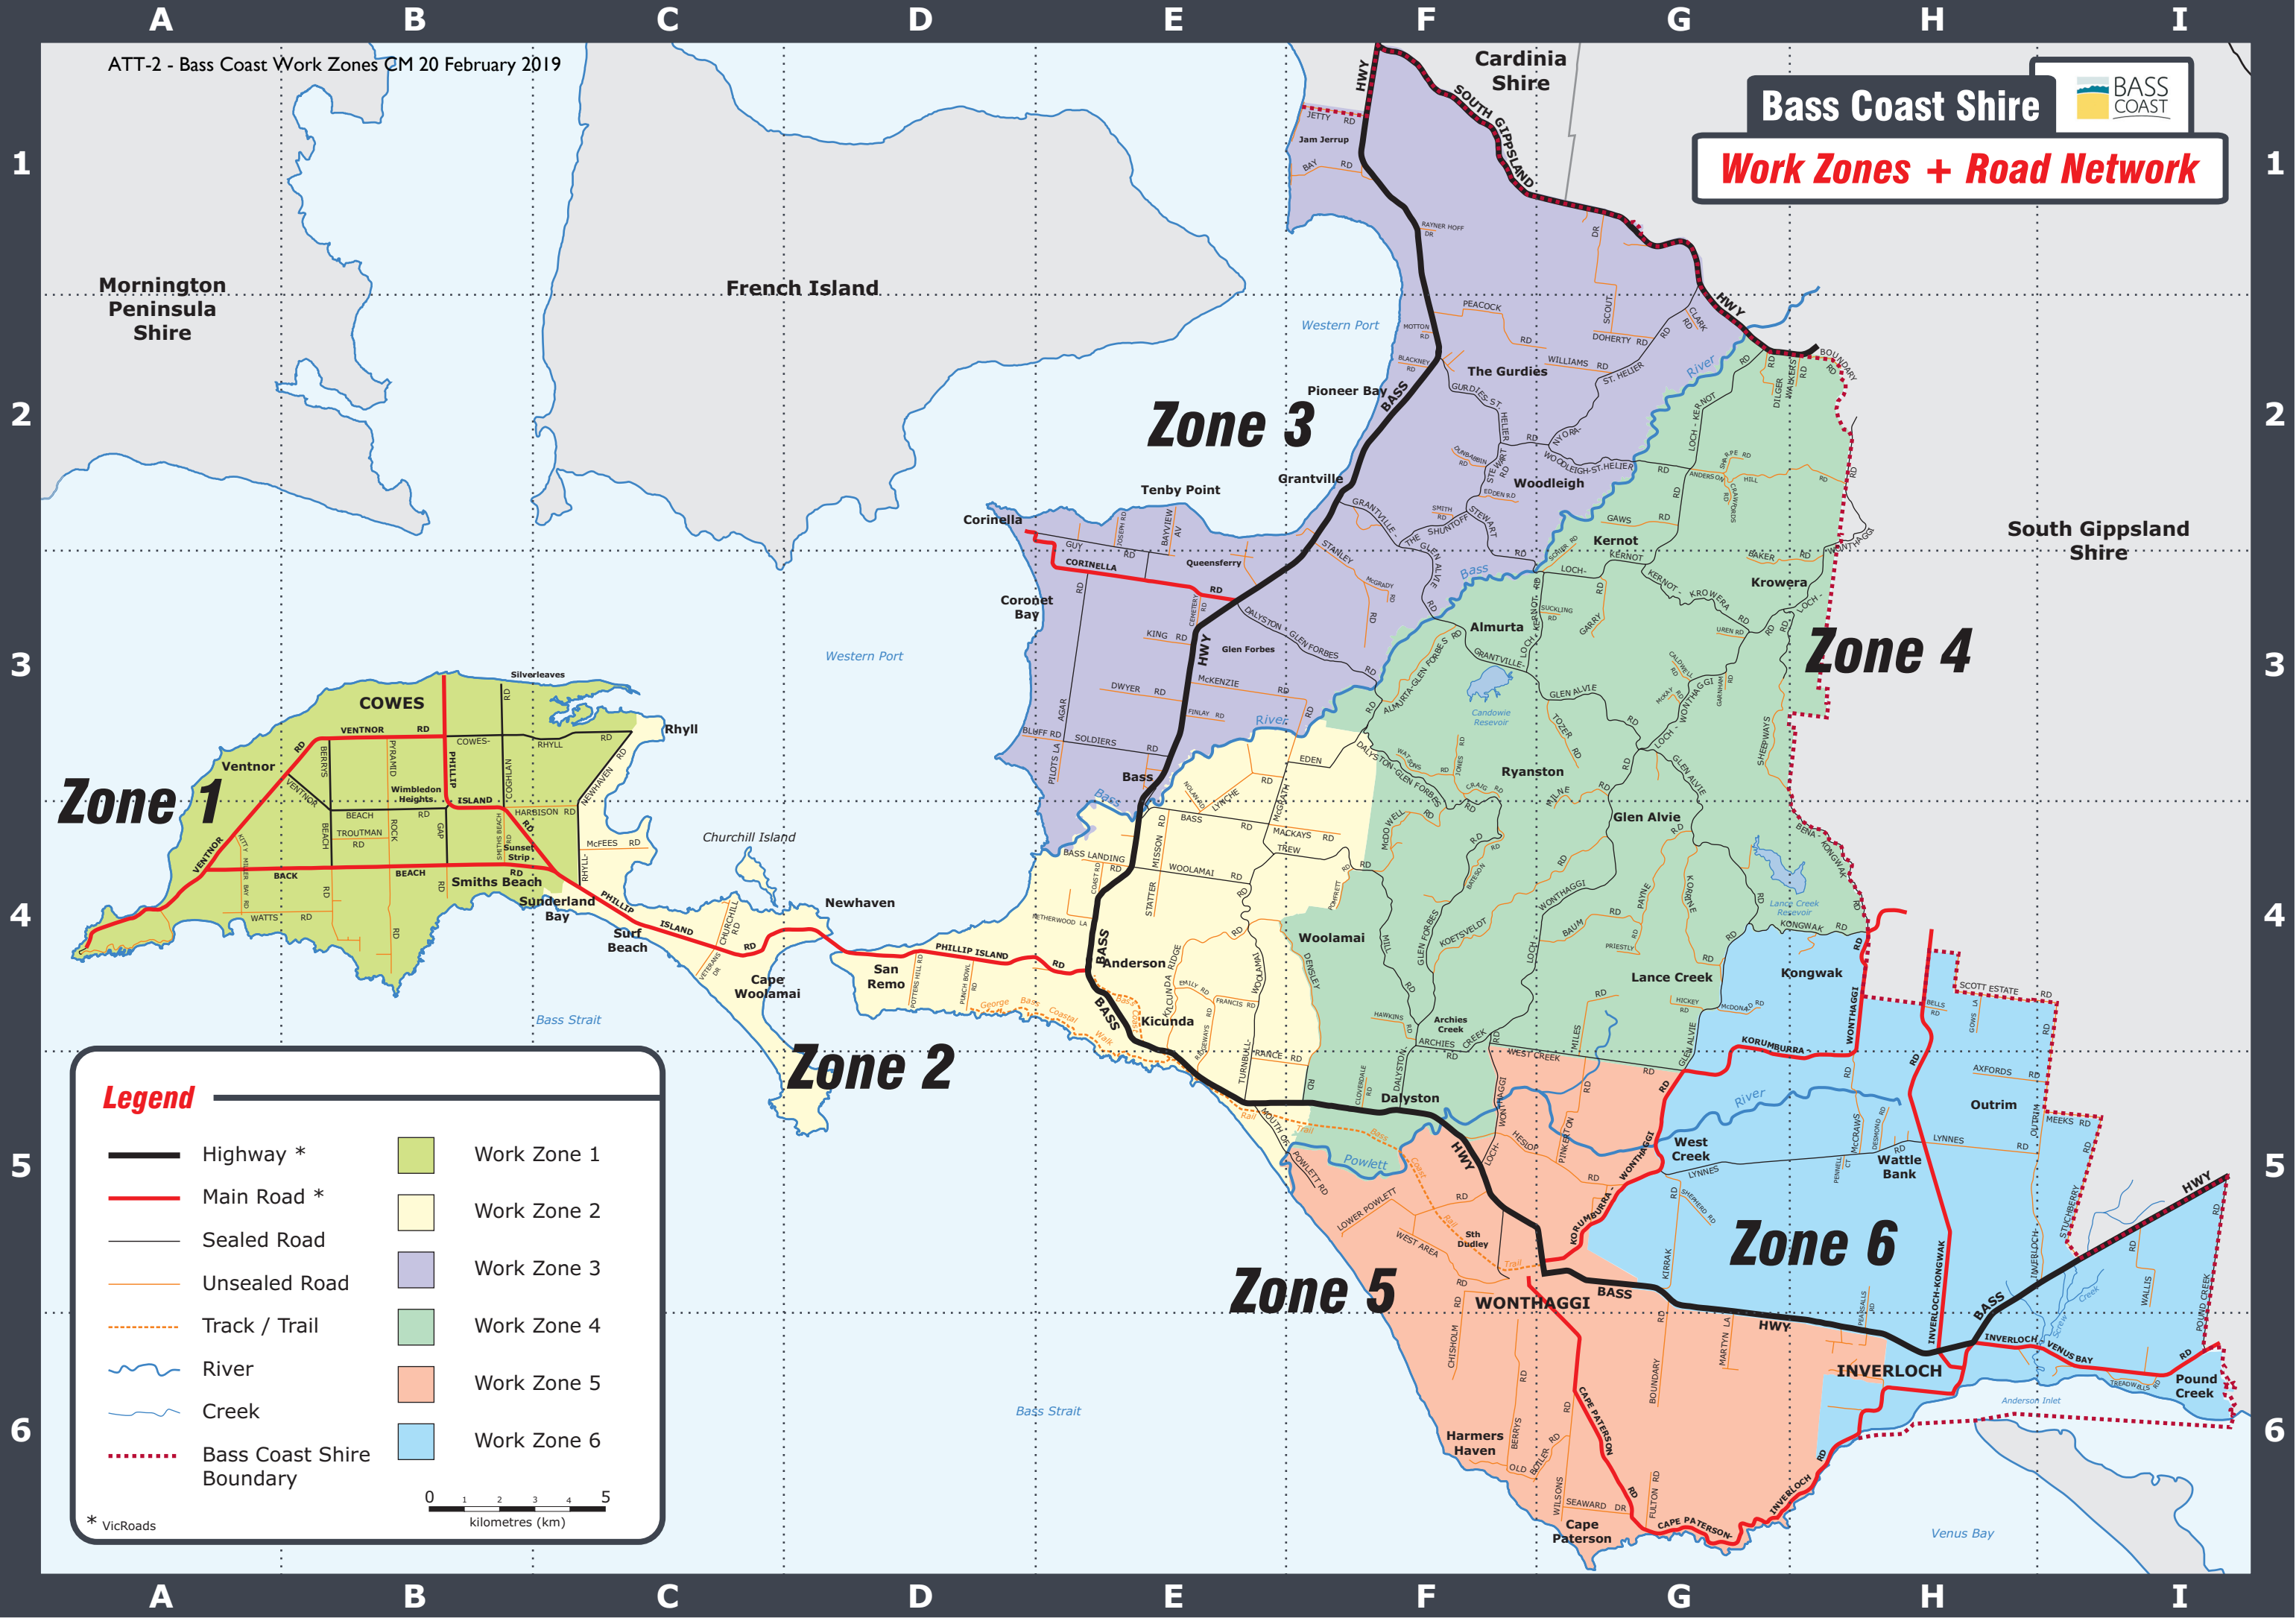

Bass Coast Shire

Mornington Peninsula Shire

French Island

Jam Jerrup

Cardinia Shire

1

1

2

2

3

3

South Gippsland Shire

COWES

VicRoads map of the Cowes peninsula showing roads like Ventnor Rd, Phillip Rd, and Smiths Beach Rd. Includes labels for Ventnor, Rhyll, and Smiths Beach.

LEGEND

- Vic Roads Maintained Road
- Local Road
- Track
- Rail Trail
- River / Creek
- Water Feature
- Urban Area
- Reserve / Park / Public Land

E

F

G

H

Legend

- Highway *
- Main Road *
- Sealed Road
- Unsealed Road
- Track / Trail
- River
- Creek
- Bass Coast Shire Boundary
- Work Zone 1
- Work Zone 2
- Work Zone 3
- Work Zone 4
- Work Zone 5
- Work Zone 6

* VicRoads