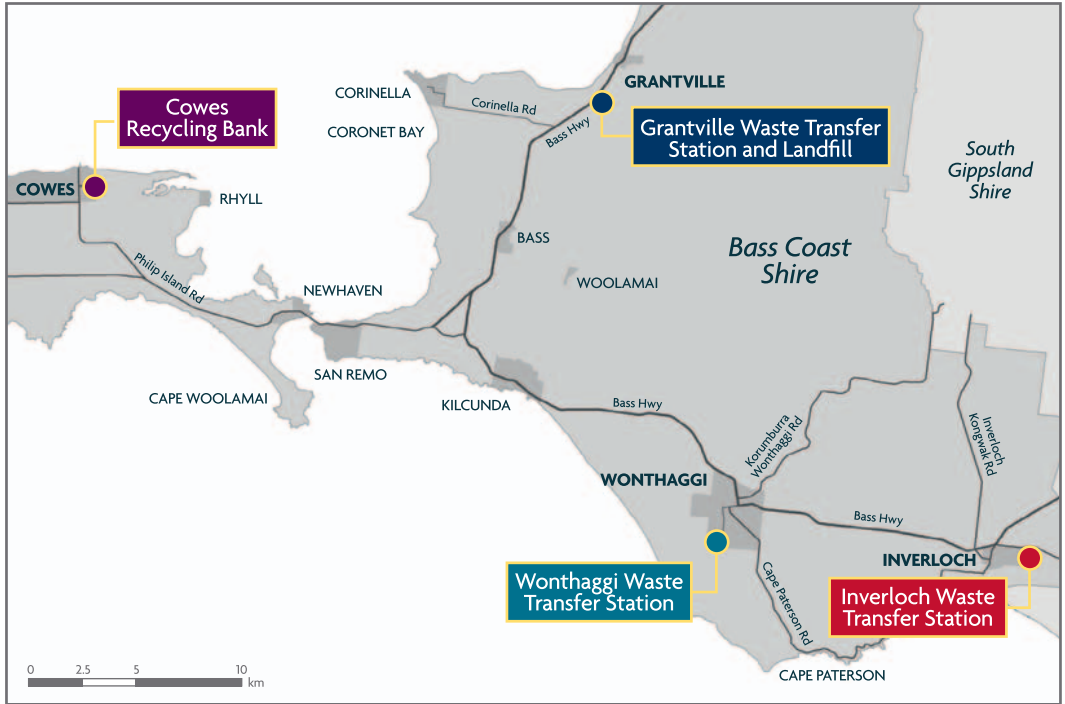

Zone 1 collection days – Monday: Cape Woolamai, Wimbleton Heights, Ventnor | **Tuesday:** Newhaven, Rhyll, Smiths Beach, Sunderland Bay, Surf Beach, Sunset Strip | **Wednesday:** Bass, Grantville, Pioneer Bay, Jam Jerrup, The Gurdies, Lang Lang | **Thursday:** Silverleaves, Cowes

Coves Recycling Bank

Dunsmore Road (off Settlement Road)
Open: Fri to Tues 10.30am-3.30pm*
Open: Wed & Thurs 1.00pm-5.00pm*
Phone: 0434 604 314

Grantville Waste Transfer Station and Landfill

1685 Bass Highway
Open: 7 days 8.30am-4.30pm*
Phone: (03) 5678 8739