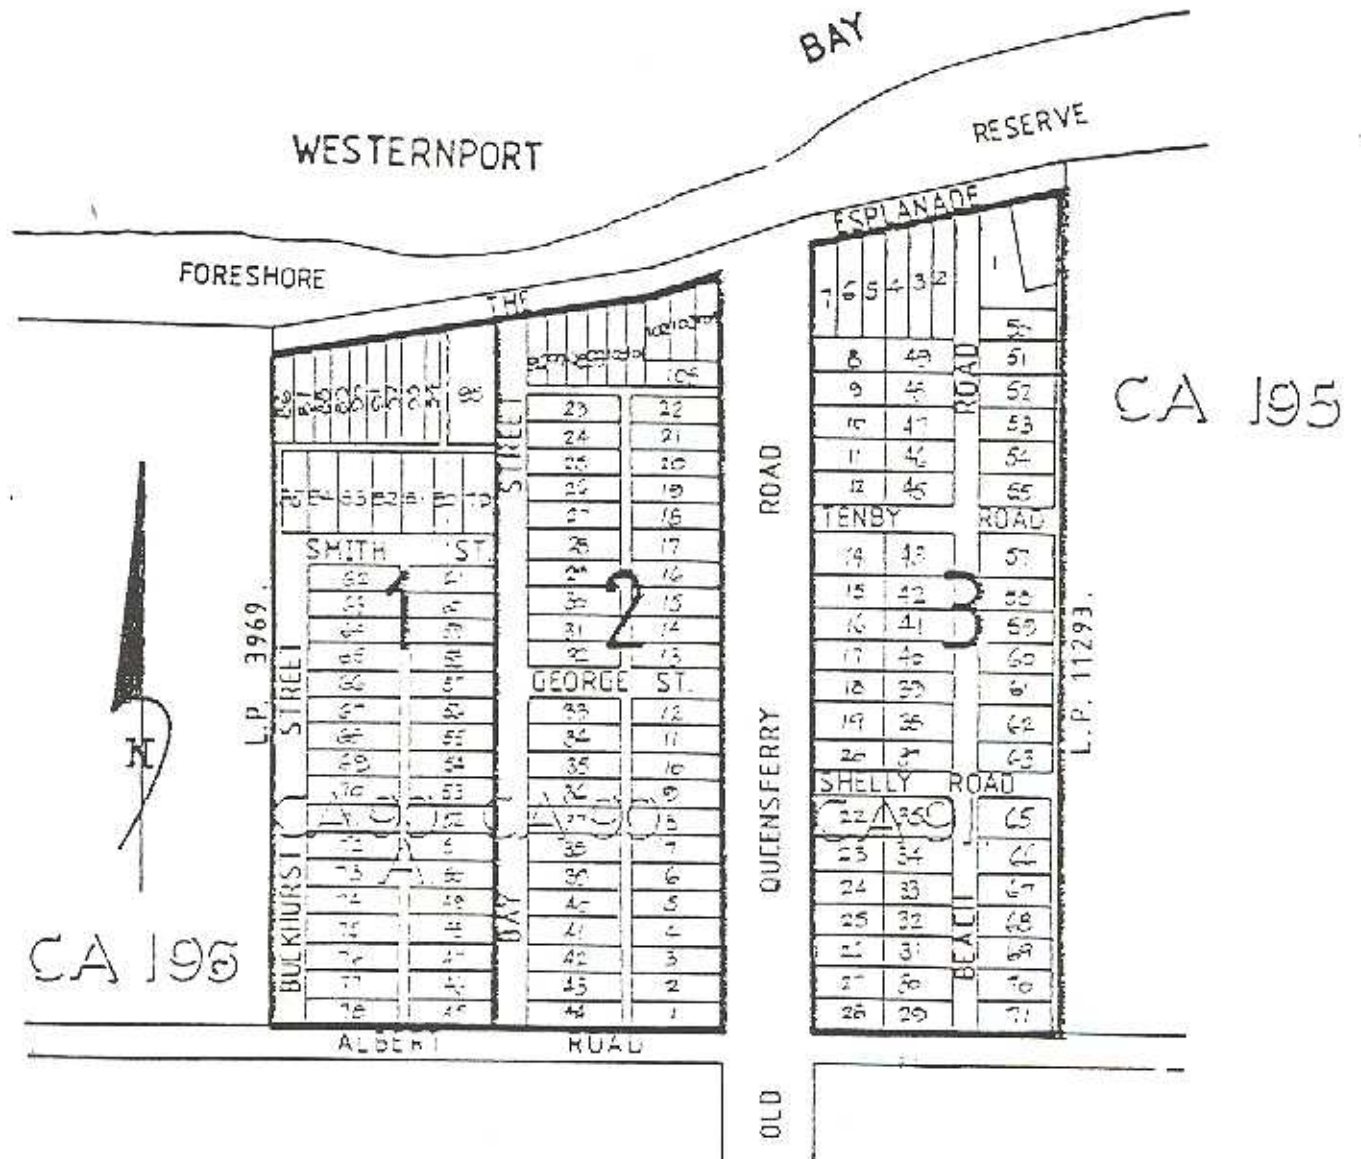

QUEENSFERRY RESTRUCTURE PLAN

RESTRUCTURE PLAN OF QUEENSFERRY

CROWN ALLOTMENTS 90, 90A and 91.

PARISH OF CORINELLA (incl. L.P.'s 3969 & 11293).

SCALE 1:5000.

36 DENOTES EXISTING LOT

2 DENOTES RESTRUCTURED LOT