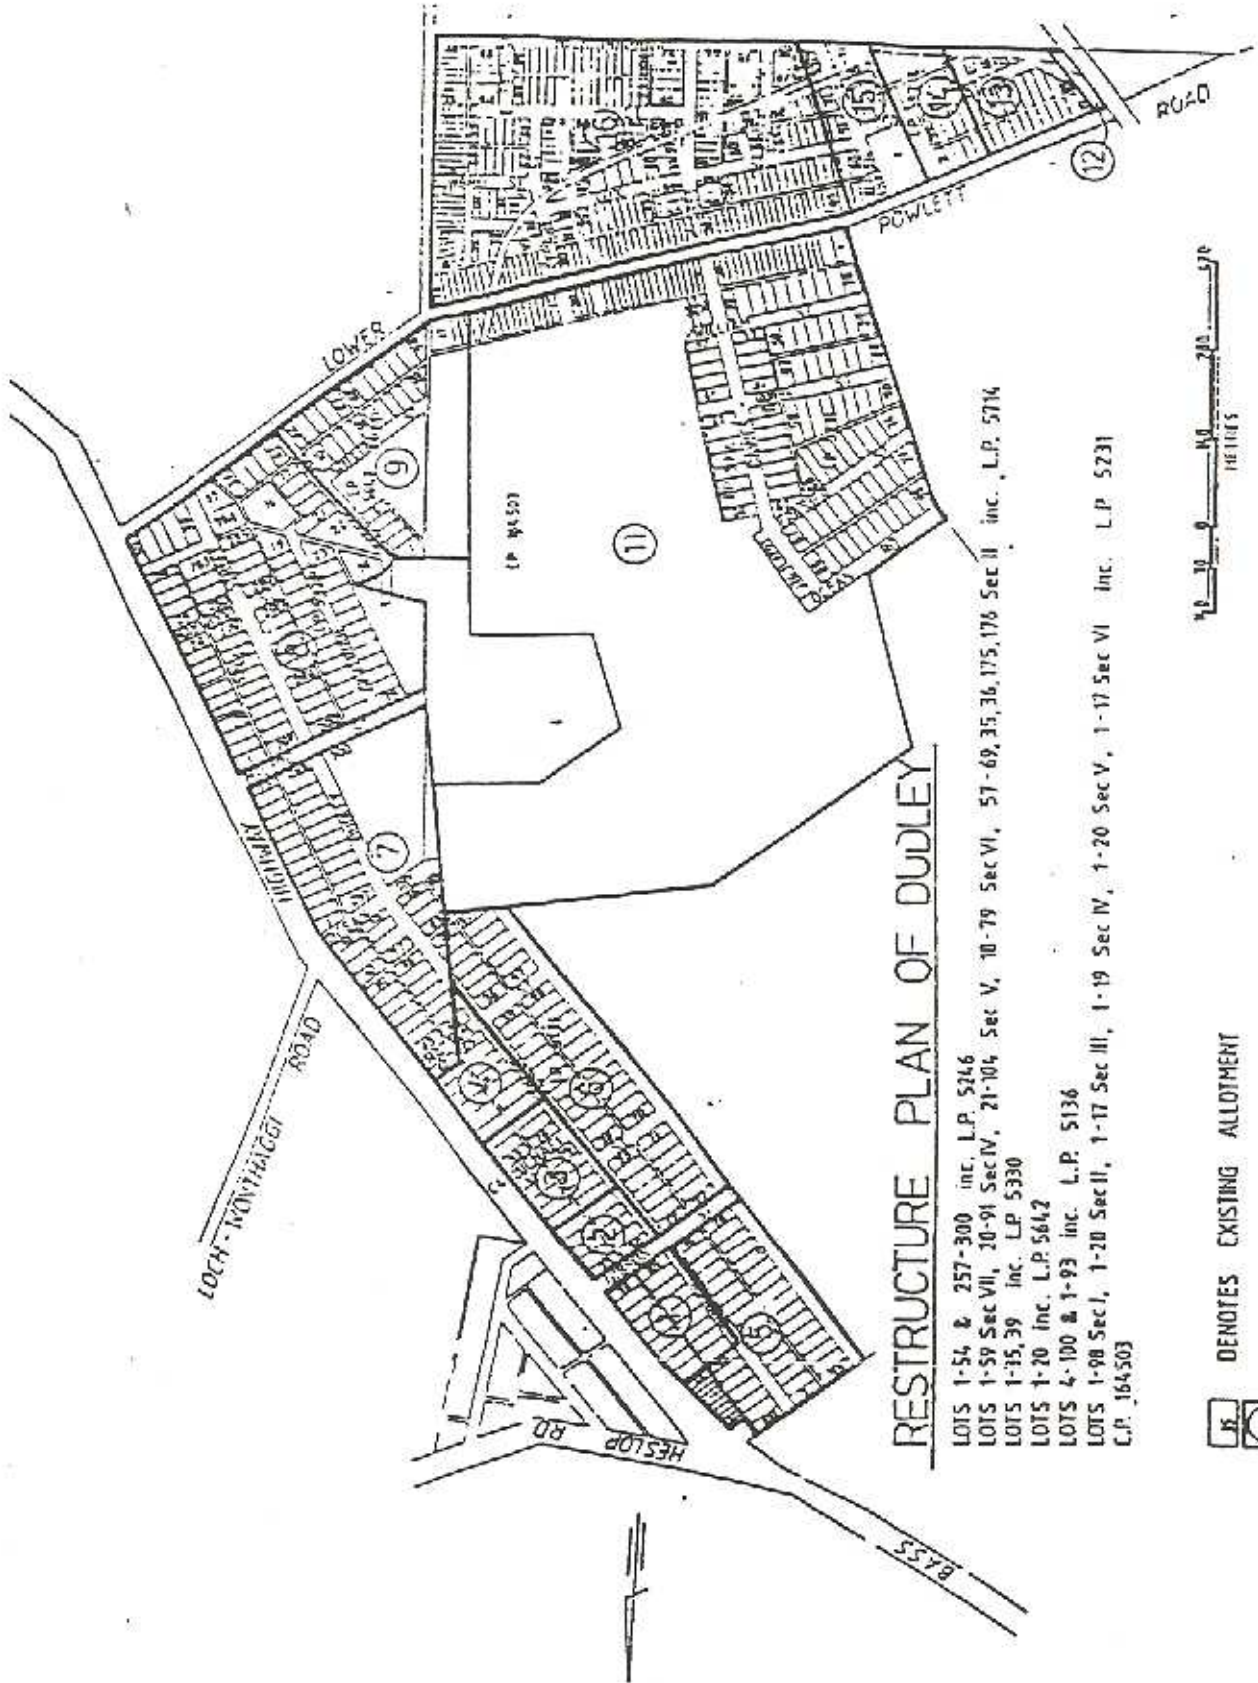

DUDLEY

RESTRUCTURE PLAN

RESTRUCTURE PLAN OF DUDLEY

- LOTS 1-54 & 257-300 inc. L.P. 5246
- LOTS 1-59 Sec VII, 20-91 Sec IV, 21-104 Sec V, 10-79 Sec VI, 57-69, 35, 36, 175, 176 Sec II inc. L.P. 5716
- LOTS 1-15, 39 inc. L.P. 5330
- LOTS 1-20 inc. L.P. 5642
- LOTS 4-100 & 1-93 inc. L.P. 5136
- LOTS 1-98 Sec I, 1-20 Sec II, 1-17 Sec III, 1-19 Sec IV, 1-20 Sec V, 1-17 Sec VI inc. L.P. 5231
- C.P. 164503

R DENOTES EXISTING ALLOTMENT
G DENOTES RESTRICTURED ALLOTMENT