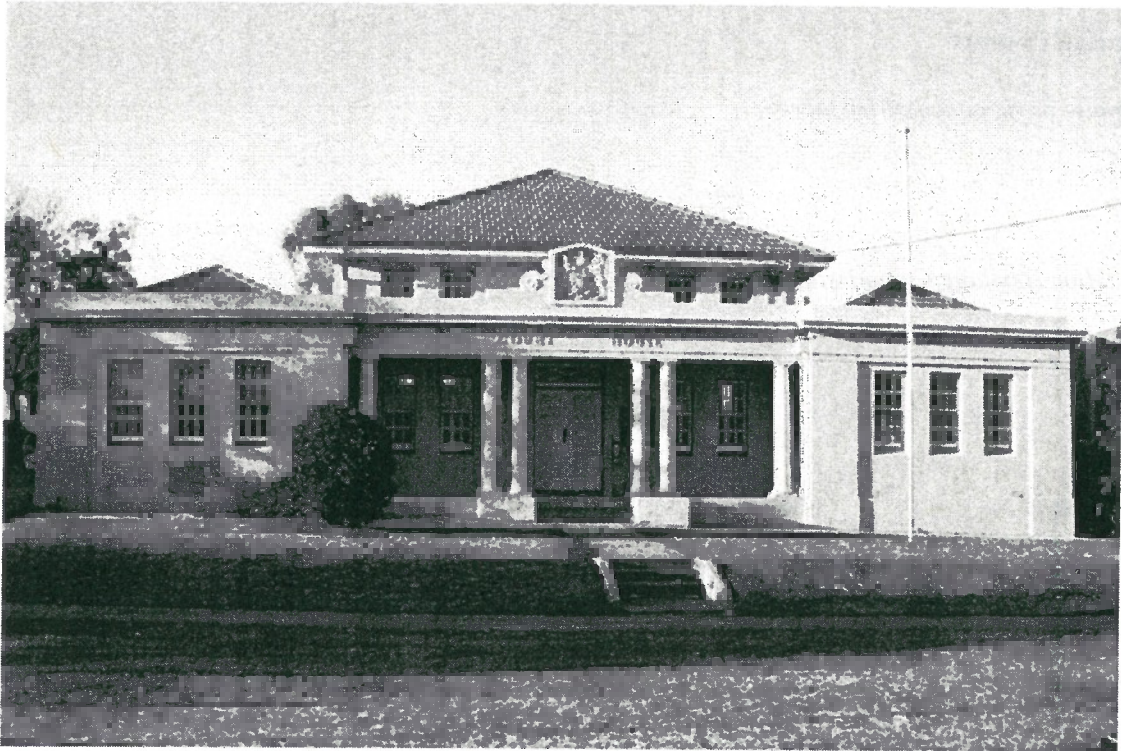

Current Name Wonthaggi Court House

Reference No. 513

Former Name

Grade

Address Watt Street, Wonthaggi

Construction Date

Map Reference

Ownership

Description

Single-storey rendered masonry symmetrical court house with projecting bays flanking recessed verandah on Tuscan columns.

Thematic Context

Thematic Environmental History

Australian Heritage Commission