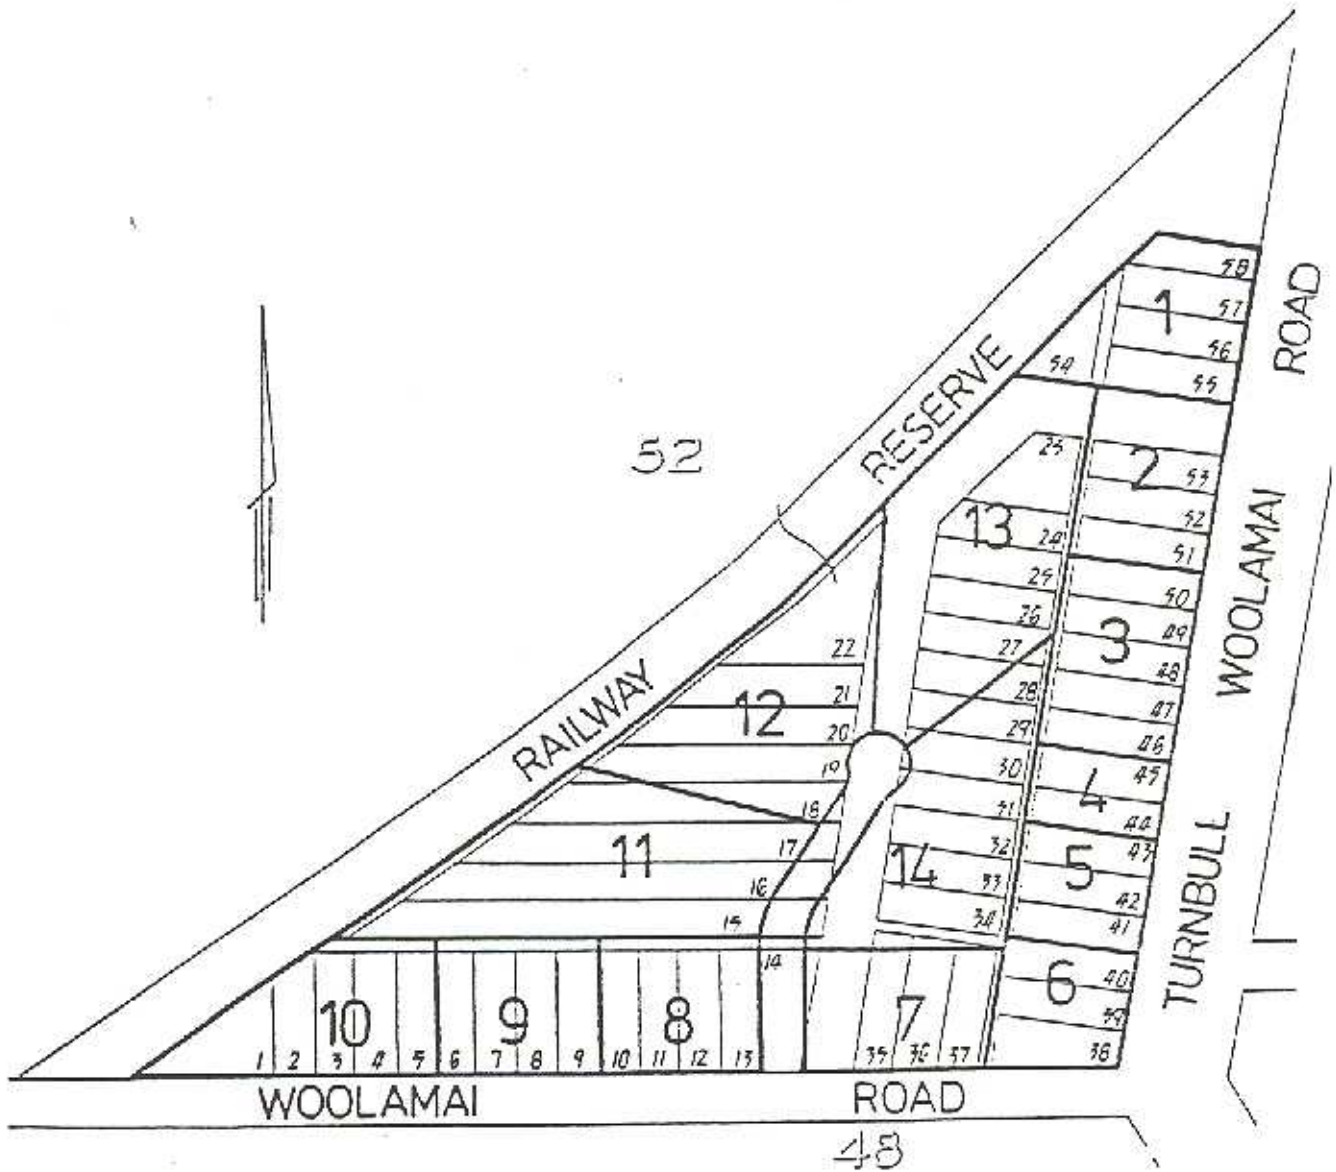

WOOLAMAI

RESTRUCTURE PLAN

RESTRUCTURE PLAN OF WOOLAMAI

LOTS 1 - 58 L.P. 5372
PARISH OF WOOLAMAI

- 13 DENOTES EXISTING ALLOTMENT
- 2 DENOTES RESTRUCTURED ALLOTMENT