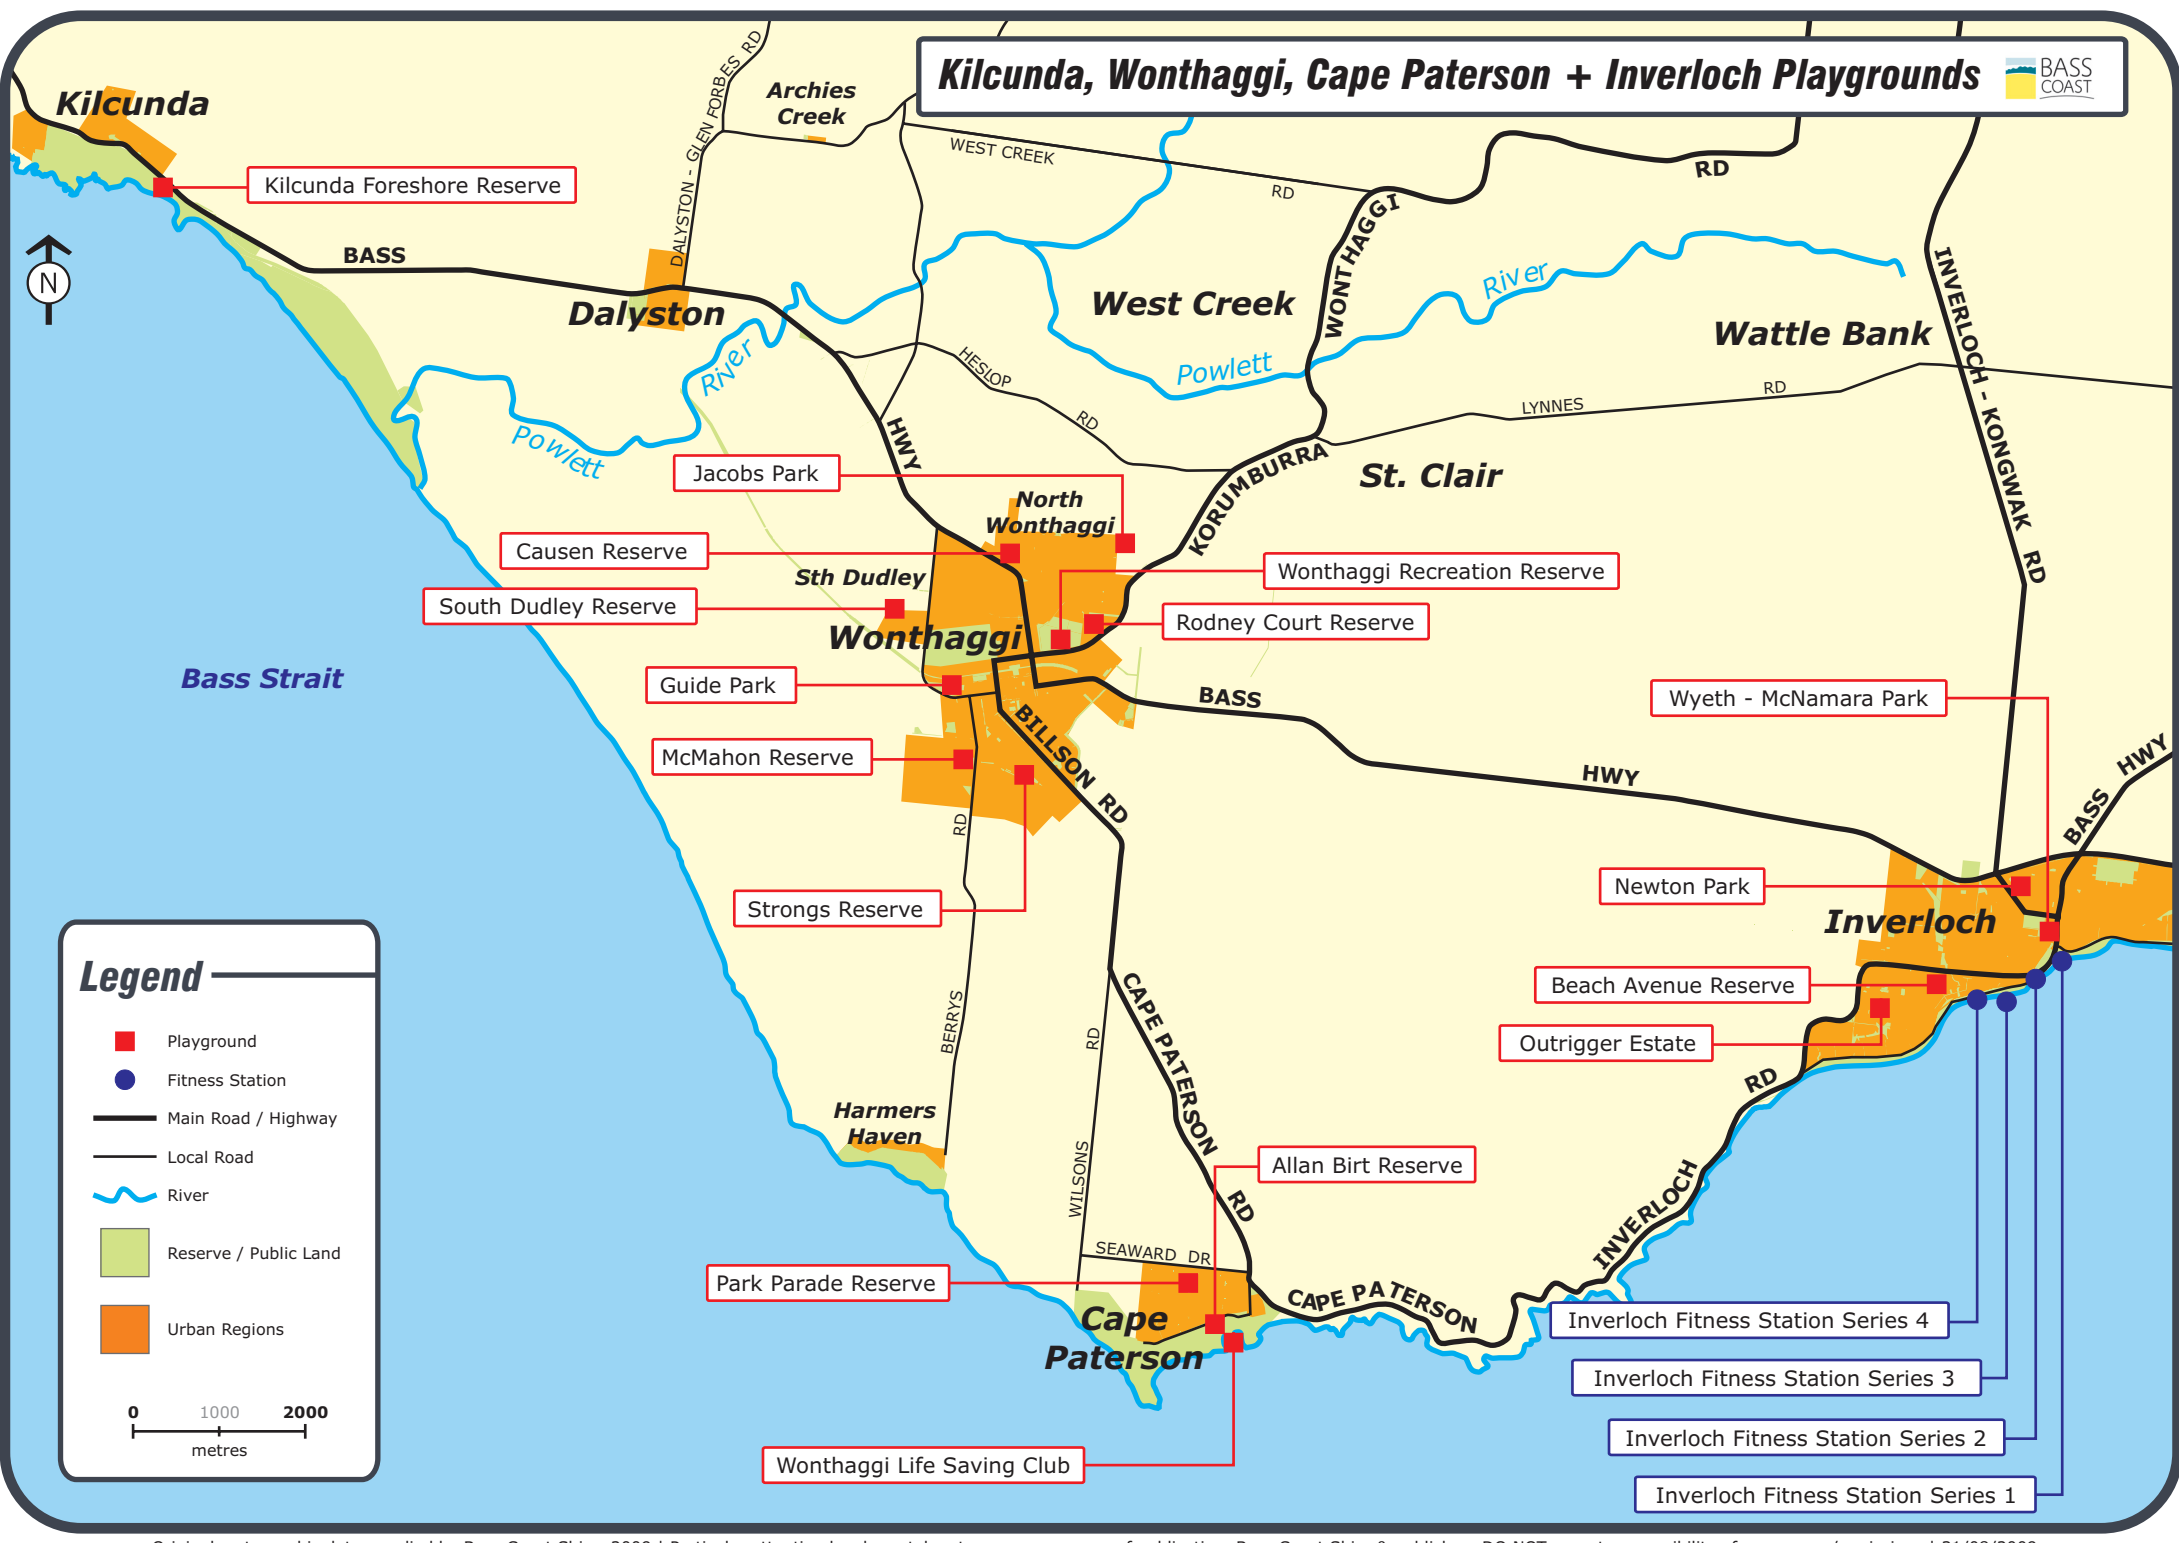

Legend

- Playground
- Main Road / Highway
- Local Road
- Reserve / Public Land
- Urban Regions

0 1000 2000
metres

BASS COAST Phillip Island + San Remo Playgrounds

Kilcunda, Wonthaggi, Cape Paterson + Inverloch Playgrounds

Legend

- Playground
- Fitness Station
- Main Road / Highway
- Local Road
- River
- Reserve / Public Land
- Urban Regions

Grantville, Corinella, Coronet Bay, Glen Forbes, Pioneer Bay + Kernot Playgrounds

Legend

- Playground
- Main Road / Highway
- Local Road
- ~ River
- Reserve / Public Land
- Urban Regions

0 1000 2000 metres