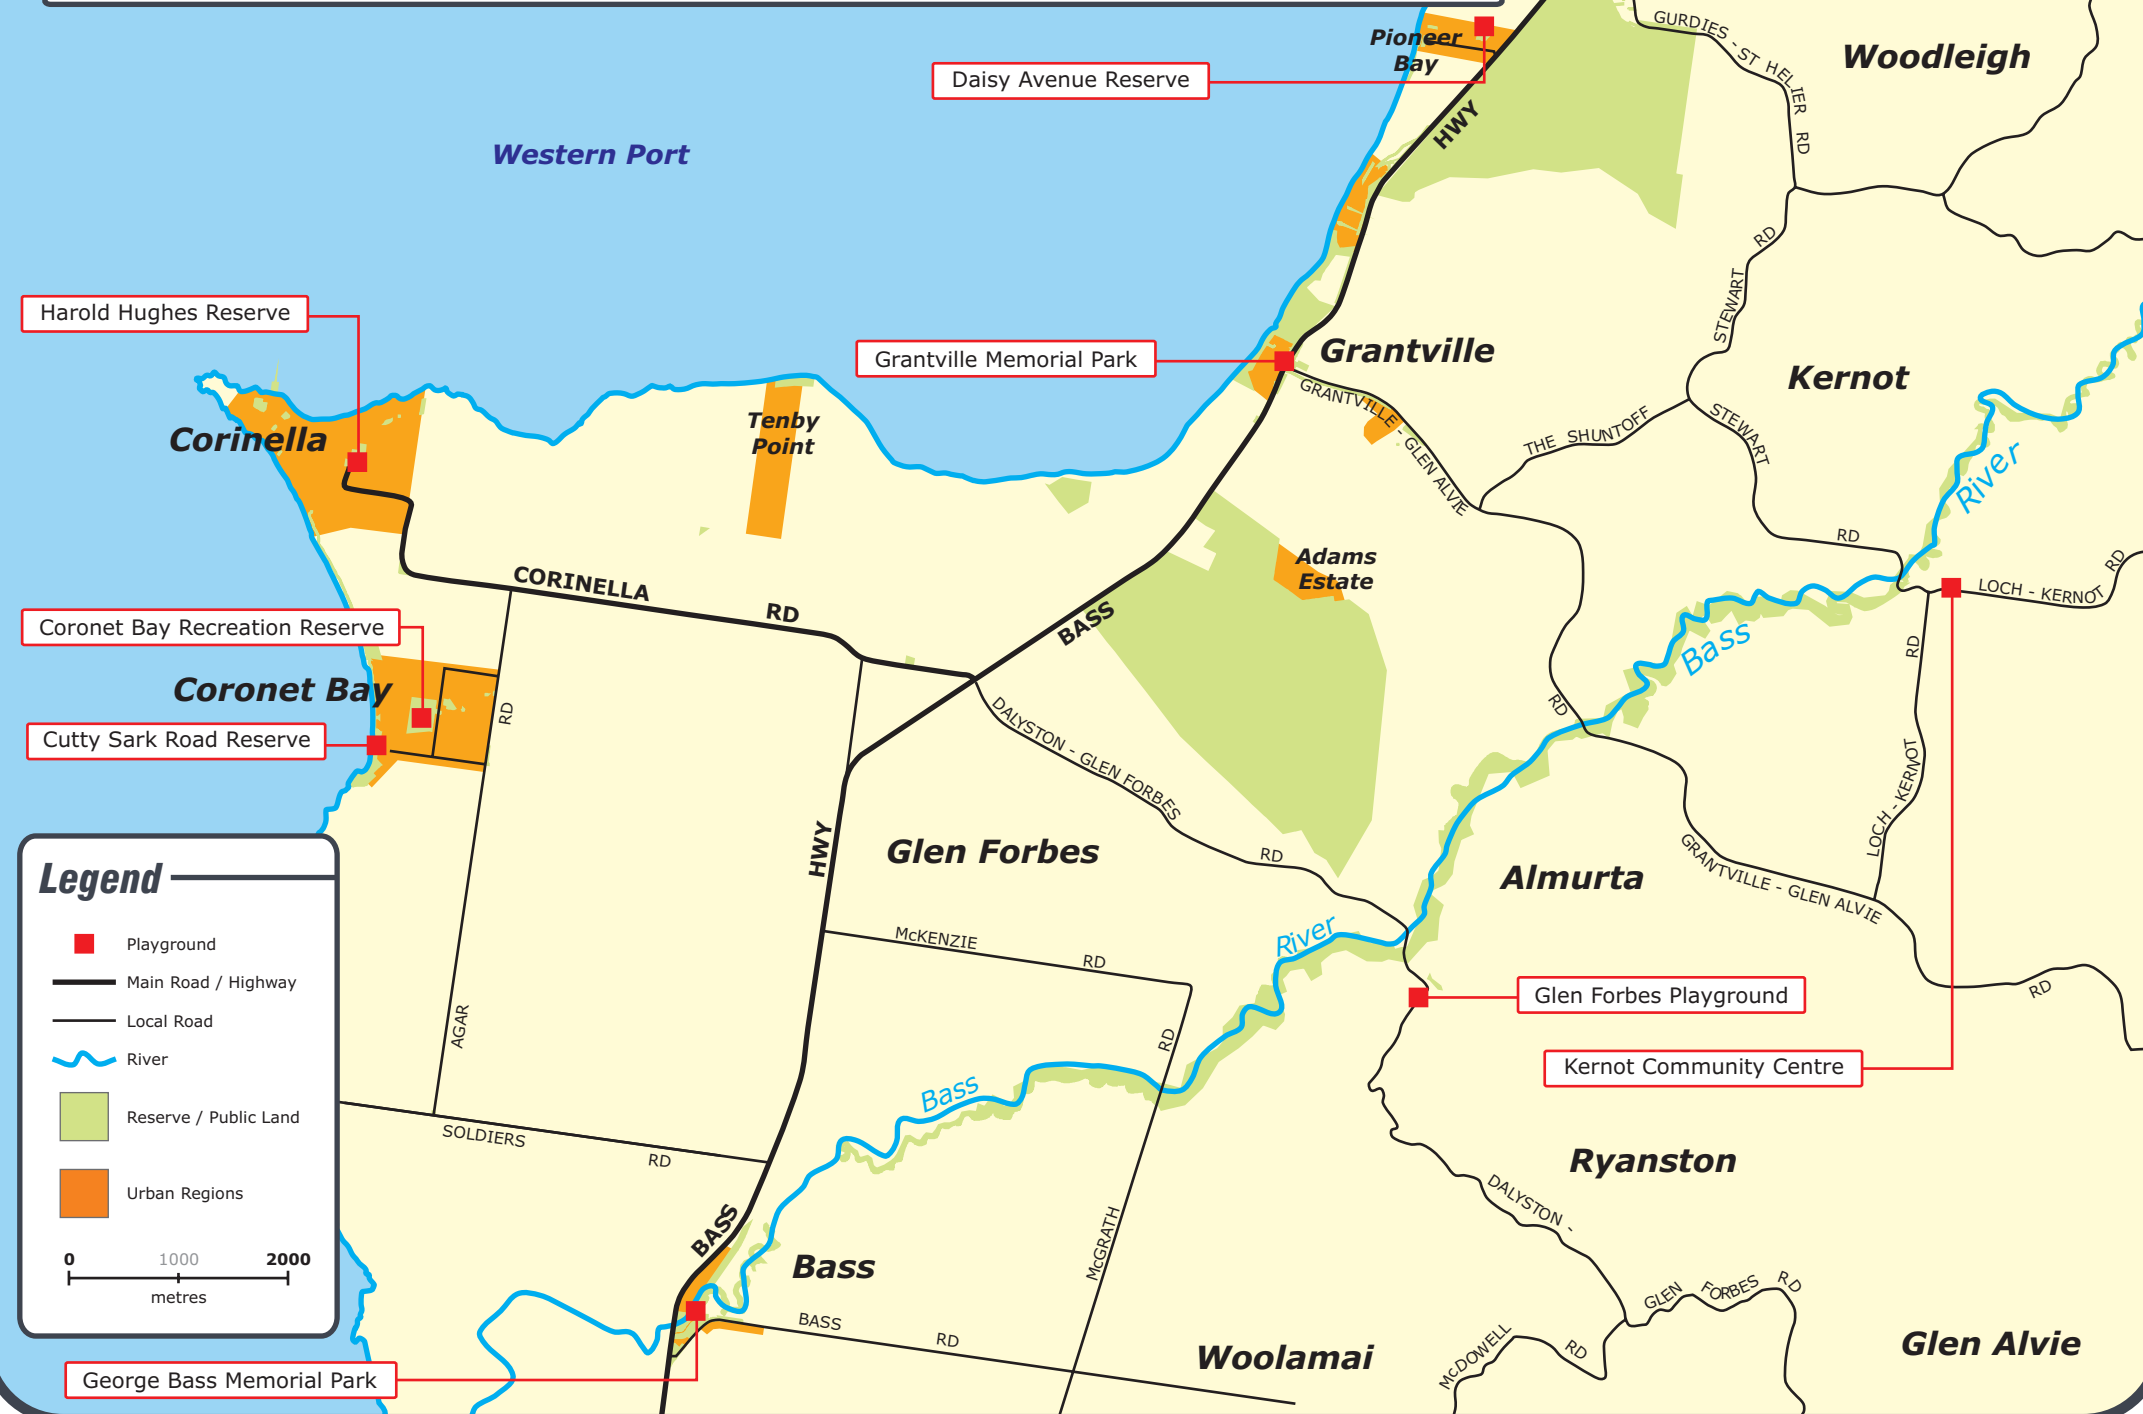

Legend

- Playground
- Main Road / Highway
- Local Road
- Reserve / Public Land
- Urban Regions

0 1000 2000
metres

BASS COAST Phillip Island + San Remo Playgrounds

Kilcunda, Wonthaggi, Cape Paterson + Inverloch Playgrounds

Legend

- Playground
- Fitness Station
- Main Road / Highway
- Local Road
- River
- Reserve / Public Land
- Urban Regions

Grantville, Corinella, Coronet Bay, Glen Forbes, Pioneer Bay + Kernot Playgrounds

Legend

- Playground
- Main Road / Highway
- Local Road
- ~ River
- Reserve / Public Land
- Urban Regions

0 1000 2000 metres