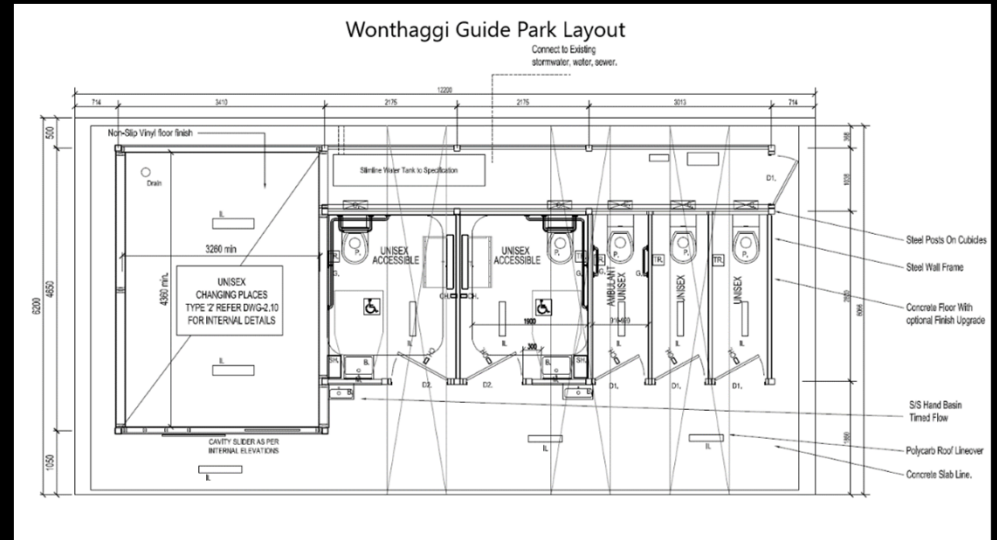

Harold Hughes Reserve Location

Harold Hughes Toilet layout plan

Kilcunda Foreshore Location

Kilcunda Foreshore Toilet layout plan

Wonthaggi Guide Park Location

Wonthaggi Guide Park Toilet layout plan