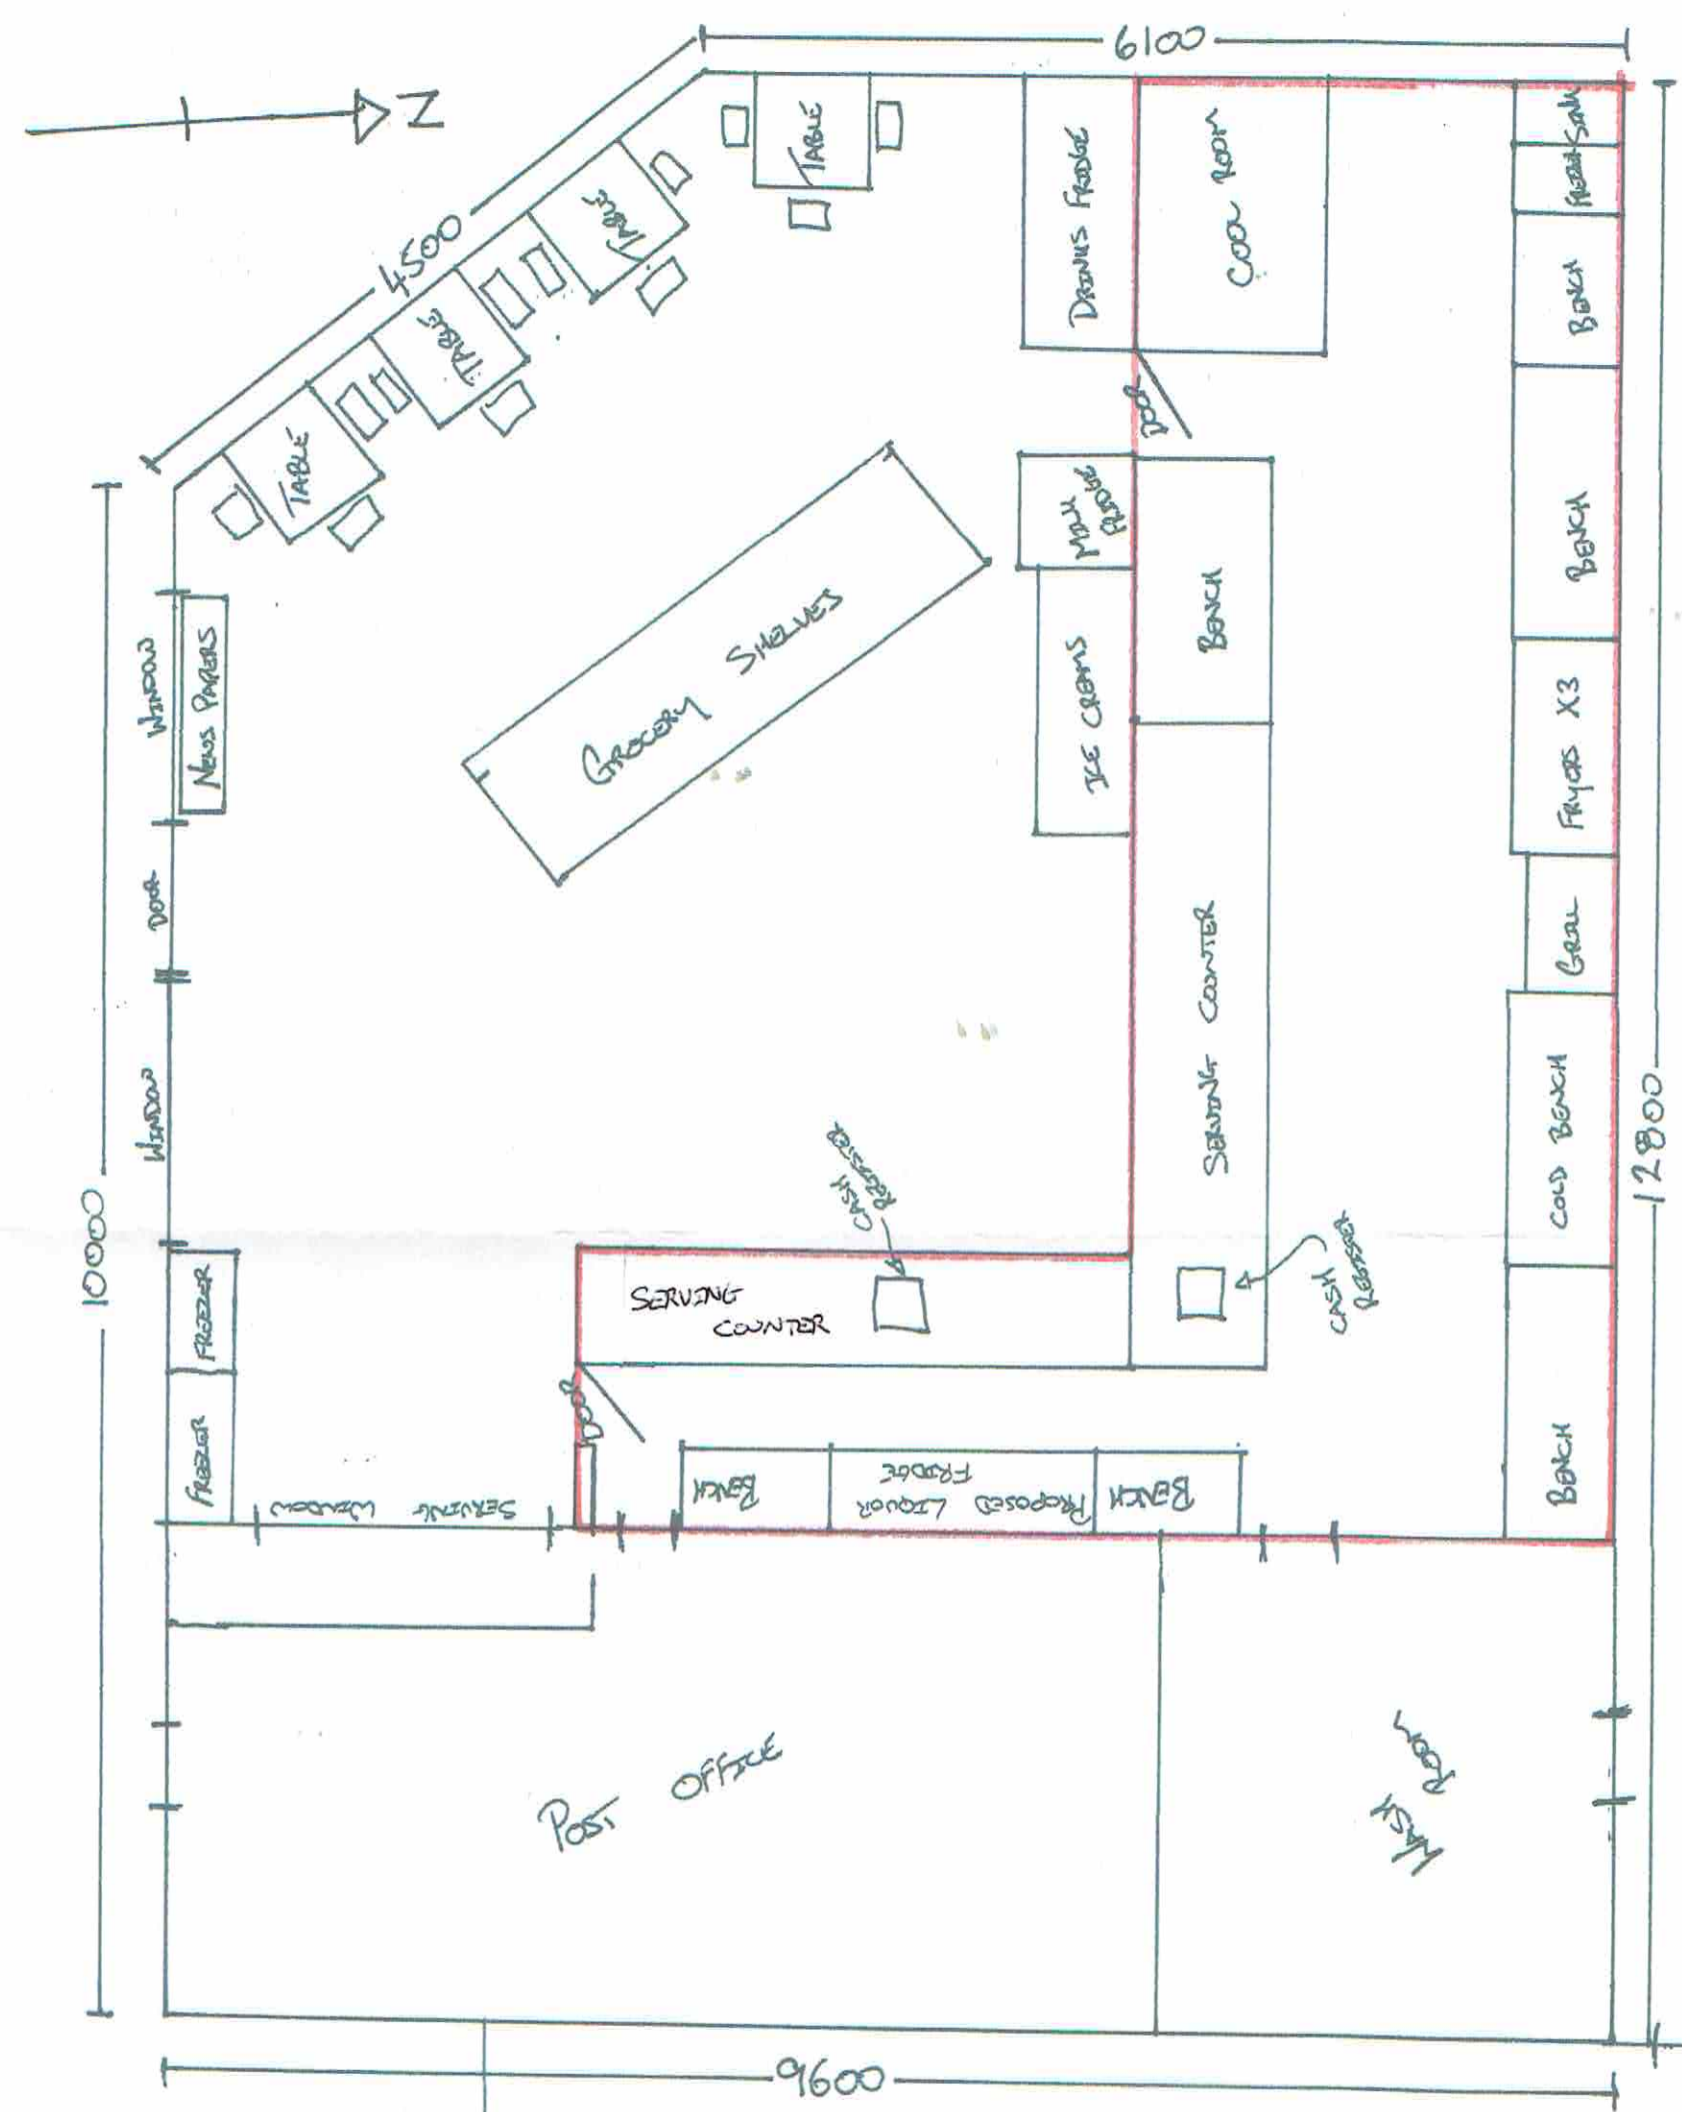

Alhston - Glen Forrest Road

- \* RED LINE AREA HAS NO PUBLIC ACCESS
- \* EXCESS STOCK TO BE STORED IN CUPBOARDS EITHER SIDE OF PROPOSED LIQUOR FRODOE (UNDER BENCH + LOCKABLE).

BASS Hwy →

SHOP RESIDENCE